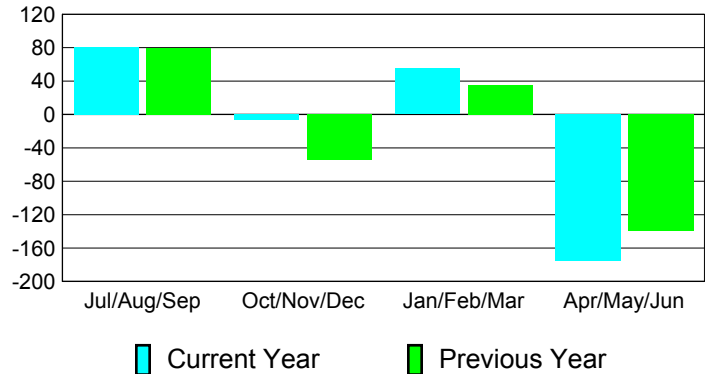

Club Results 2010-2011

Goal, New, Dropped, Gain/Loss

MEMBERSHIP

Membership Results
2010-2011

Membership
2009-2010

Month	Net Memb Goal	Actual New Memb	Actual Dropped Memb	Gain/Loss of Memb	Gain/Loss of Memb
Jul/Aug/Sep	40	147	-66	81	80
Oct/Nov/Dec	40	86	-92	-6	-54
Jan/Feb/Mar	55	116	-61	55	35
Apr/May/Jun	-90	67	-242	-175	-139
Totals	45	416	-461	-45	-78

Membership Results 2010-2011

Goal, New, Dropped, Gain/Loss

Comparison of Club Gain/Loss

Current Year Compared to the Previous Year

Comparison of Membership Gain/Loss

Current Year Compared to the Previous Year

YTD Status Quo Clubs 2010-2011

Status Quo Clubs Compared to Status Quo Members

Gender Comparison 2010-2011

Jul/Aug/Sep

Oct/Nov/Dec

Jan/Feb/Mar

Apr/May/Jun

Male