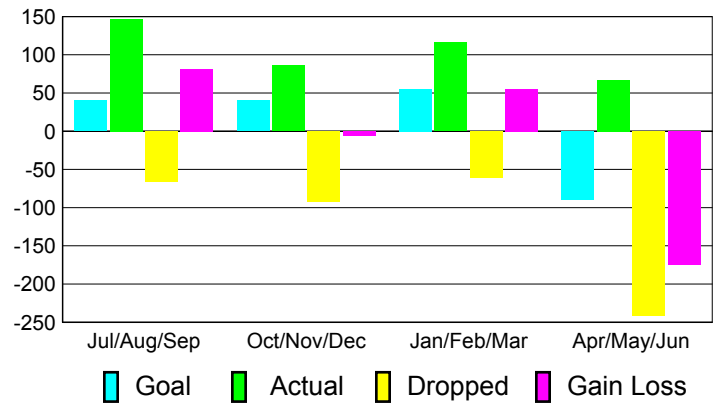

2010-2011 GMT Reports for District (or Undistricted) **District 337 A**

GMT: **Junichi Takata**

Location: **JAPAN**

GMT CA: **5**

CLUBS

Club Results
2010-2011

Clubs
2009-2010

Month	New Club Goal	Actual New Clubs	Actual Dropped Clubs	Gain/Loss of Clubs	Gain/Loss of Clubs
Jul/Aug/Sep	1	0	0	0	0
Oct/Nov/Dec	0	0	0	0	0
Jan/Feb/Mar	1	0	0	0	0
Apr/May/Jun	0	0	0	0	0
Totals	2	0	0	0	0

Club Results 2010-2011

Goal, New, Dropped, Gain/Loss

MEMBERSHIP

Membership Results
2010-2011

Membership
2009-2010

Month	Net Memb Goal	Actual New Memb	Actual Dropped Memb	Gain/Loss of Memb	Gain/Loss of Memb
Jul/Aug/Sep	40	147	-66	81	80
Oct/Nov/Dec	40	86	-92	-6	-54
Jan/Feb/Mar	55	116	-61	55	35
Apr/May/Jun	-90	67	-242	-175	-139
Totals	45	416	-461	-45	-78

Membership Results 2010-2011

Goal, New, Dropped, Gain/Loss

Comparison of Club Gain/Loss

Current Year Compared to the Previous Year

Comparison of Membership Gain/Loss

Current Year Compared to the Previous Year